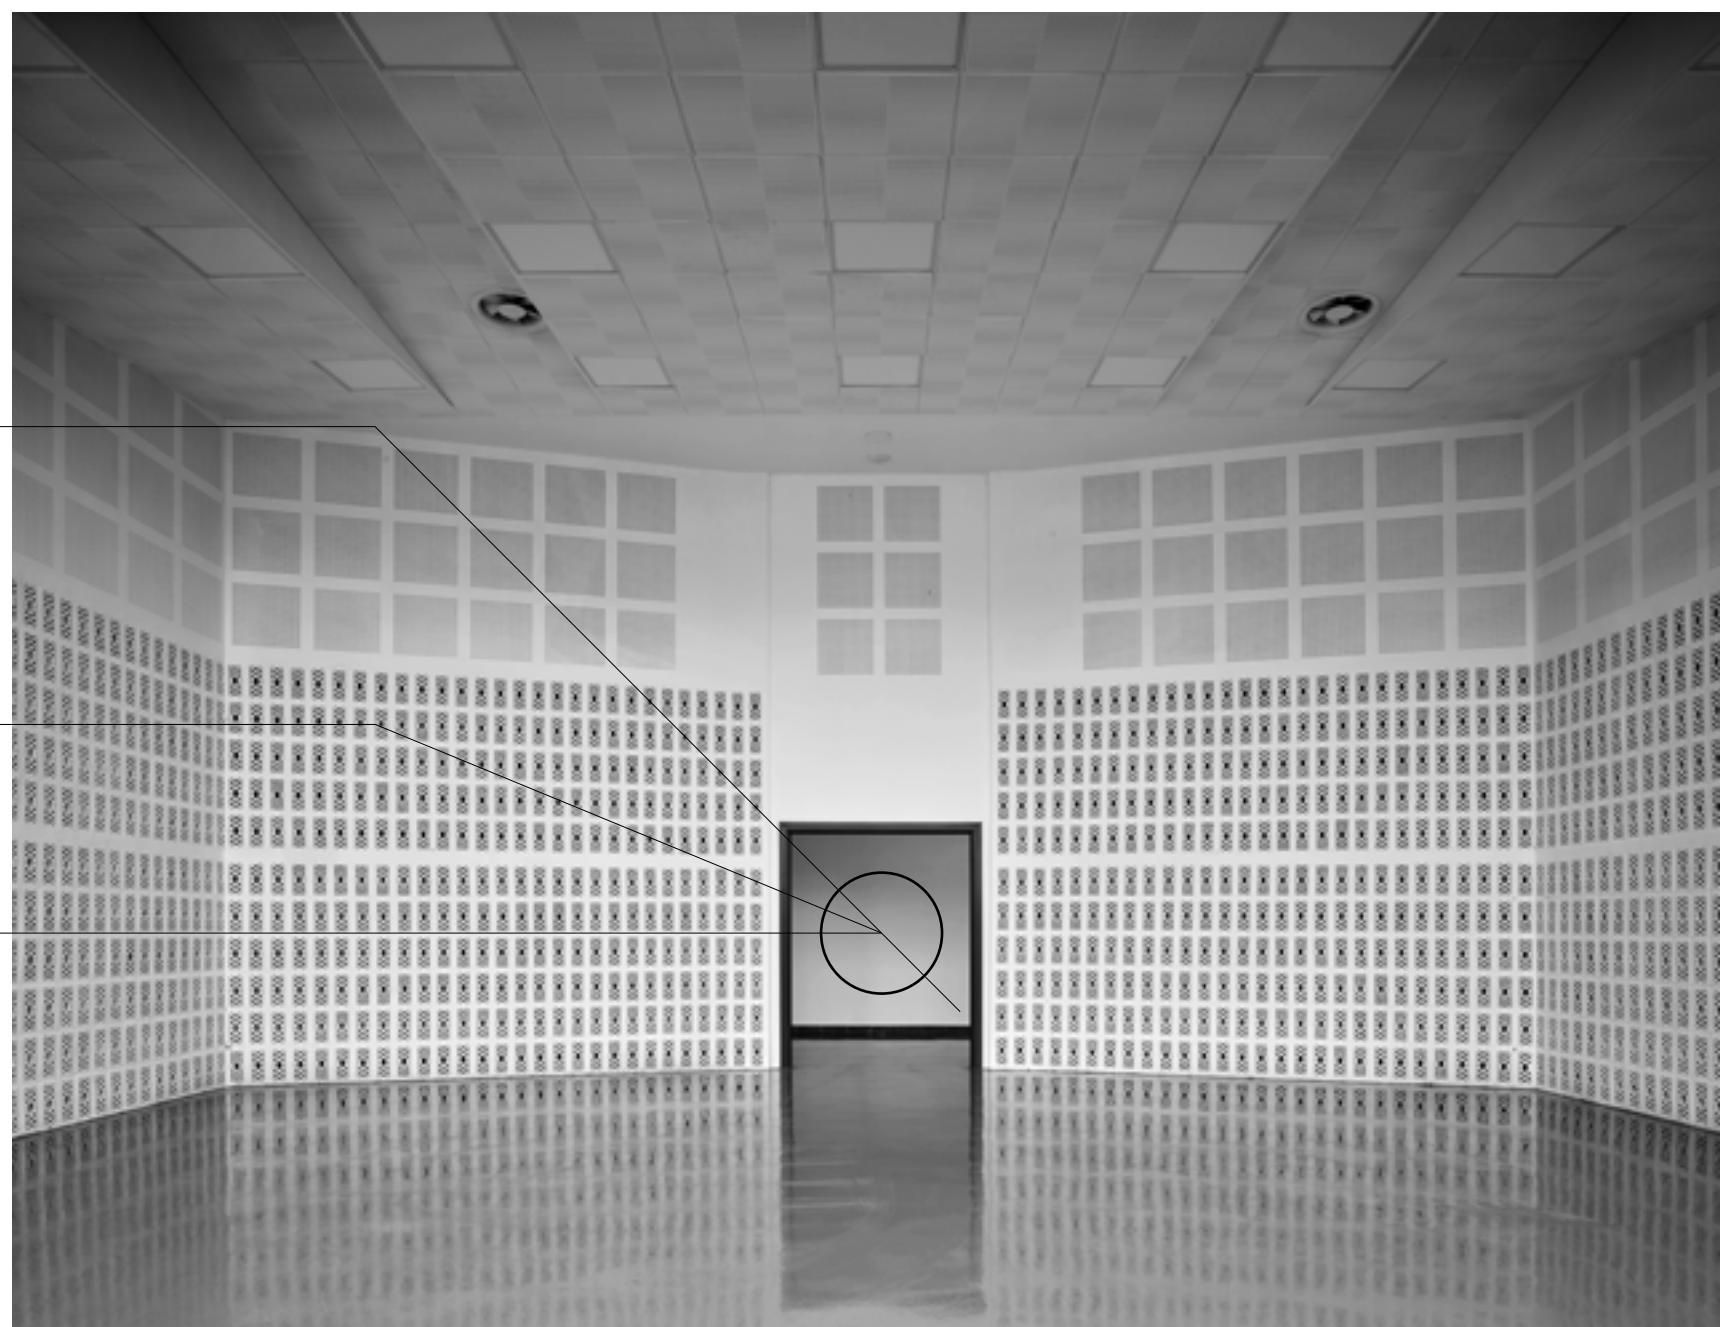

Company profile

Qu, azienda emergente nel settore dell’illuminazione, progetta, produce e commercializza i propri prodotti, standard e su misura.

L’headquarter **Qu**, in provincia di Ravenna, si sviluppa in 6.000 mq e ospita tutti i dipartimenti aziendali: produzione, progettazione, lavorazioni meccaniche e dipartimento commerciale.

La passione per la luce e le sue ombre ha portato **Qu** a confrontarsi negli anni con architetti, artisti, lighting designer e progettisti di fama internazionale

Qu is an up-and-coming company in the lighting business that designs, produces and sells its own standard and custom products.

Qu’s new headquarters, in the province of Ravenna, covers 6,000 square metres and houses all the company’s departments: production, design, machining and sales.

Over the years, Qu’s passion for light itself and its shadows has led it to work with internationally renowned architects, artists, lighting designers and engineers.

Headquarter 6.000 mq

Progettazione / Design

Produzione / Production

Dip. commerciale / Commercial dep.

Prodotti standard / Standard products

Prodotti su misura / Custom products